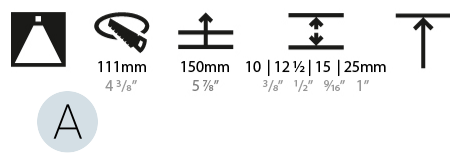

PHYSICAL

Shape: Round
Diameter (mm): 107
Diameter (in): 4 3/16
Height (mm): 130
Height (in): 5 1/8
Ceiling Thickness (mm): 10 / 12.5 / 15 / 25
Ceiling Thickness (in): 3/8 or 1/2 or 9/16 or 1
Min. Recessing Depth (mm): 150
Min. Recessing Depth (in): 5 7/8
Light Distribution: Downlight
Weight (kg): 0.646
Weight (lbs): 1.42
Fixture Finish: SSR / BKV / CWI / CRY / HAB / UFT / ITA / RUA / FTG / MYG / LOD / PUS / FRO / FUP / KIA / POP / BLS / SPG / MEY / GOH / GUM / CHC / COM / ABZ / JAG / OBR / MOS / ROR
Fixture Material: Aluminum Die Cast
Cut-out Measurements: Ø 111mm / 4 3/8"
Upon Request: Unique Ceiling Thickness

ELECTRICAL

Lamp Type: LED (Zhaga Standard)
Input Wattage (W): 15
Total Output Wattage (W): 14.7
Dimming: Dali Dimming
Driver Included: No
Driver Location: Recessed Housing
Driver Type: Constant Current - 120Vac
Driver Class: Class 2
Housing: See components
Input Voltage (V): 120
Constant Current (MA): 350

LED

Number of LEDs: 1
Color Temperature (°K): Warm Dim
Max. Delivered Lumen (lm): 766
Nominal Lumen (lm): 1140
CRI: >90 CRI
Lamp Life (hrs): 50000
Upon Request: RGB-W Tunable White Special Color Temperature Special LED

OPTICAL

Reflector°: 18 / 42 / 60
Optic°: Lens Pack - No Lens / Linear Spread Lens / Honeycomb / Spread Lens
Upon Request: Special Beam Angles

RATINGS AND CERTIFICATIONS