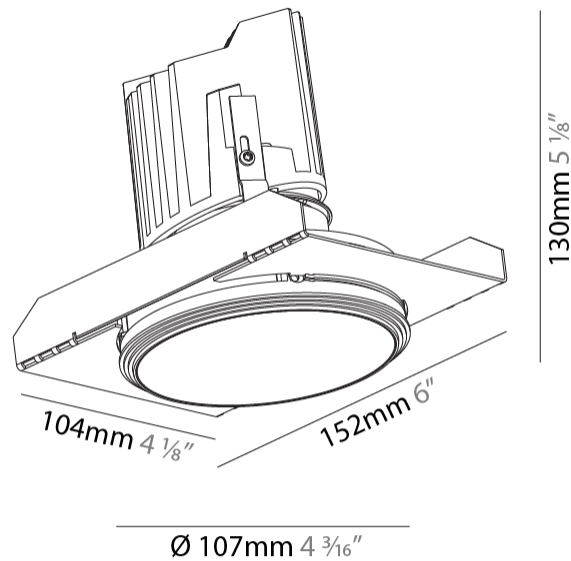

PHYSICAL

Shape: Round
Diameter (mm): 107
Diameter (in): 4 3/16
Height (mm): 130
Height (in): 5 1/8
Ceiling Thickness (mm): 10 / 12.5 / 15 / 25
Ceiling Thickness (in): 3/8 or 1/2 or 9/16 or 1
Min. Recessing Depth (mm): 150
Min. Recessing Depth (in): 5 7/8
Light Distribution: Downlight
Weight (kg): 0.646
Weight (lbs): 1.42
Fixture Finish: SSR / BKV / CWI / CRY / HAB / UFT / ITA / RUA / FTG / MYG / LOD / PUS / FRO / FUP / KIA / POP / BLS / SPG / MEY / GOH / GUM / CHC / COM / ABZ / JAG / OBR / MOS / ROR
Fixture Material: Aluminum Die Cast
Cut-out Measurements: Ø 111mm / 4 3/8"
Upon Request: Unique Ceiling Thickness

ELECTRICAL

Lamp Type: LED (Zhaga Standard)
Input Wattage (W): 15
Total Output Wattage (W): 14.7
Dimming: Dali Dimming
Driver Included: No
Driver Location: Recessed Housing
Driver Type: Constant Current - 120Vac
Driver Class: Class 2
Housing: See components
Input Voltage (V): 120
Constant Current (MA): 350

LED

Number of LEDs: 1
Color Temperature (°K): Warm Dim
Max. Delivered Lumen (lm): 766
Nominal Lumen (lm): 1140
CRI: >90 CRI
Lamp Life (hrs): 50000
Upon Request: RGB-W Tunable White Special Color Temperature Special LED

OPTICAL

Reflector°: 18 / 42 / 60
Optic°: Lens Pack - No Lens / Linear Spread Lens / Honeycomb / Spread Lens
Upon Request: Special Beam Angles

RATINGS AND CERTIFICATIONS